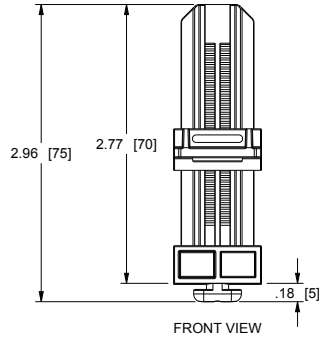

# Forward Family

small device mounting & cable management basic dimensions

- NOTE(S):  
 1. ALL DIMENSIONS SHOWN IN FORMAT:  
 INCHES [MILLIMETERS]  
 2. FWD-SIDECLMP-4 SHOWN  
 3. SOLD IN PACKS OF FOUR

TOP VIEW

FRONT VIEW

SIDE VIEW

BACK VIEW

BOTTOM VIEW

ALL SMALL DEVICE MOUNTING AND CABLE MANAGEMENT SOLUTIONS FIT IN 0.22 [6] X 0.48 [12] (MIN) OBOUNDR

SCALE 1/2

DETAIL A  
SCALE 4/1