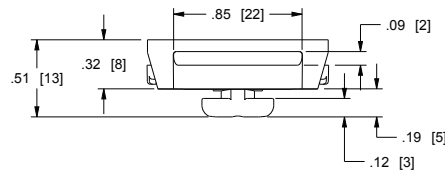

# Forward Family

small device mounting & cable management basic dimensions

- NOTE(S):  
 1. ALL DIMENSIONS SHOWN IN FORMAT:  
 INCHES [MILLIMETERS]  
 2. ALL SMALL DEVICE MOUNTING AND  
 CABLE MANAGEMENT SOLUTIONS FIT IN  
 0.22 [6] X 0.48 [12] (MIN) OBOURND  
 3. SOLD INDIVIDUALLY

# Forward Family

small device mounting & cable management basic dimensions

- NOTE(S):
1. ALL DIMENSIONS SHOWN IN FORMAT:  
INCHES [MILLIMETERS]
  2. ALL SMALL DEVICE MOUNTING AND  
CABLE MANAGEMENT SOLUTIONS FIT IN  
0.22 [6] X 0.48 [12] (MIN) OBOUND
  3. FWD-TSW-15 SHOWN
  4. SOLD IN PACKS OF FIFTEEN