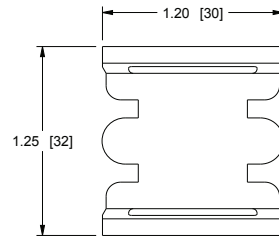

# Forward Family

small device mounting & cable management basic dimensions

- NOTE(S):  
 1. ALL DIMENSIONS SHOWN IN FORMAT:  
 INCHES [MILLIMETERS]  
 2. ALL SMALL DEVICE MOUNTING AND  
 CABLE MANAGEMENT SOLUTIONS FIT IN  
 0.22 [6] X 0.48 [12] (MIN) OBOURND  
 3. SOLD INDIVIDUALLY

# Forward Family

small device mounting & cable management basic dimensions

- NOTE(S):
1. ALL DIMENSIONS SHOWN IN FORMAT:  
INCHES [MILLIMETERS]
  2. ALL SMALL DEVICE MOUNTING AND  
CABLE MANAGEMENT SOLUTIONS FIT IN  
0.22 [6] X 0.48 [12] (MIN) OBOUND
  3. FWD-TSW-15 SHOWN
  4. SOLD IN PACKS OF FIFTEEN