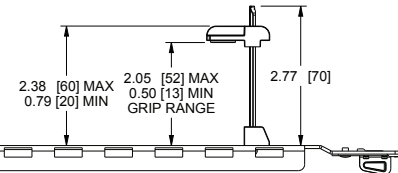

# Forward Family

small device mounting & cable management basic dimensions

- NOTE(S):  
 1. ALL DIMENSIONS SHOWN IN FORMAT:  
 INCHES [MILLIMETERS]  
 2. FWD-SIDECLMP-4 SHOWN  
 3. SOLD IN PACKS OF FOUR

TOP VIEW

FRONT VIEW

SIDE VIEW

BACK VIEW

BOTTOM VIEW

ALL SMALL DEVICE MOUNTING AND CABLE MANAGEMENT SOLUTIONS FIT IN 0.22 [6] X 0.48 [12] (MIN) OBOUNDR

SCALE 1/2

DETAIL A  
SCALE 4/1

# Forward Family

small device mounting & cable management basic dimensions

- NOTE(S):  
 1. ALL DIMENSIONS SHOWN IN FORMAT:  
 INCHES [MILLIMETERS]  
 2. ALL SMALL DEVICE MOUNTING AND  
 CABLE MANAGEMENT SOLUTIONS FIT IN  
 0.22 [6] X 0.48 [12] (MIN) OBOURND  
 3. SOLD INDIVIDUALLY