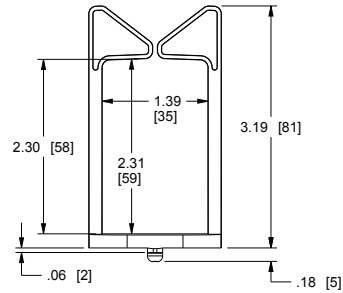

Forward Family

small device mounting & cable management basic dimensions

1. NOTE(S):
   1. ALL DIMENSIONS SHOWN IN FORMAT:
   INCHES [MILLIMETERS]
   2. ALL SMALL DEVICE MOUNTING AND
   CABLE MANAGEMENT SOLUTIONS FIT IN
   0.22 [6] X 0.48 [12] (MIN) OBOURND
   3. SOLD INDIVIDUALLY