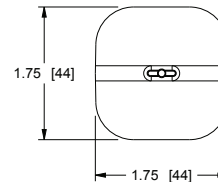

FWD-D-RING

WHAT GREAT SYSTEMS ARE BUILT ON™ | LEGRANDAV.COM

USA P 800.266.7225 E av.middleatlantic.support@legrand.com
CANADA P 888.766.9770 E av.middleatlantic.support@legrand.com

©2019 Middle Atlantic Products, Inc. All rights reserved. All other brand names or marks are used for identification purposes and are trademarks of their respective owners. All patents are protected under existing designations. Other patents pending.

COMMERCIAL BRANDS

C2G | Chief | Da-Lite | Luxul | Middle Atlantic | Vaddio | Wiremold