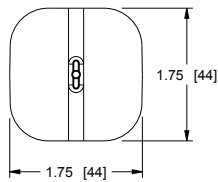

Forward Family

small device mounting & cable management basic dimensions

1. NOTE(S):
   1. ALL DIMENSIONS SHOWN IN FORMAT:
   INCHES [MILLIMETERS]
   2. ALL SMALL DEVICE MOUNTING AND
   CABLE MANAGEMENT SOLUTIONS FIT IN
   0.22 [6] X 0.48 [12] (MIN) OBOURND
   3. SOLD INDIVIDUALLY

FWD-C-RING