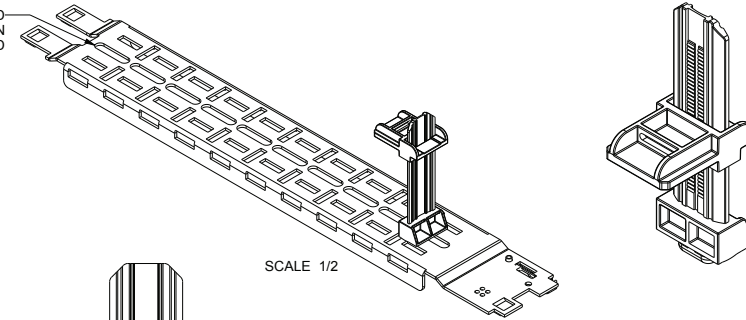

# Forward Family

small device mounting & cable management basic dimensions

- NOTE(S):  
 1. ALL DIMENSIONS SHOWN IN FORMAT:  
 INCHES [MILLIMETERS]  
 2. FWD-SIDECLMP-4 SHOWN  
 3. SOLD IN PACKS OF FOUR

TOP VIEW

FRONT VIEW

SIDE VIEW

BACK VIEW

BOTTOM VIEW

ALL SMALL DEVICE MOUNTING AND CABLE MANAGEMENT SOLUTIONS FIT IN 0.22 [6] X 0.48 [12] (MIN) OBOUNDR

SCALE 1/2

DETAIL A  
SCALE 4/1