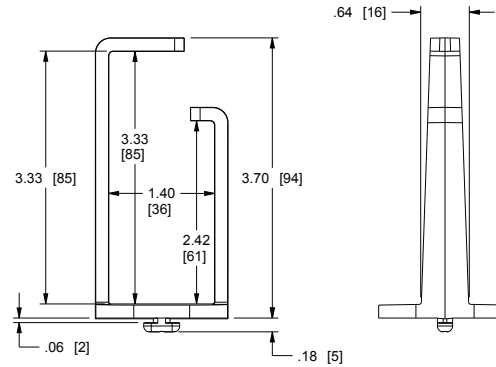

WHAT GREAT SYSTEMS ARE BUILT ON™ | LEGRANDAV.COM

USA P 800.266.7225 E av.middleatlantic.support@legrand.com
CANADA P 888.766.9770 E av.middleatlantic.support@legrand.com

©2019 Middle Atlantic Products, Inc. All rights reserved. All other brand names or marks are used for identification purposes and are trademarks of their respective owners. All patents are protected under existing designations. Other patents pending.

COMMERCIAL BRANDS

C2G | Chief | Da-Lite | Luxul | Middle Atlantic | Vaddio | Wiremold