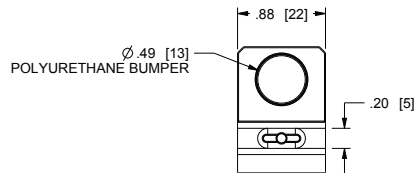

# Forward Family

small device mounting & cable management basic dimensions

- NOTE(S):  
 1. ALL DIMENSIONS SHOWN IN FORMAT:  
 INCHES [MILLIMETERS]  
 2. FWD-SIDECLMP-4 SHOWN  
 3. SOLD IN PACKS OF FOUR

TOP VIEW

FRONT VIEW

SIDE VIEW

BACK VIEW

BOTTOM VIEW

ALL SMALL DEVICE MOUNTING AND CABLE MANAGEMENT SOLUTIONS FIT IN 0.22 [6] X 0.48 [12] (MIN) OBOUNDR

SCALE 1/2

DETAIL A  
SCALE 4/1