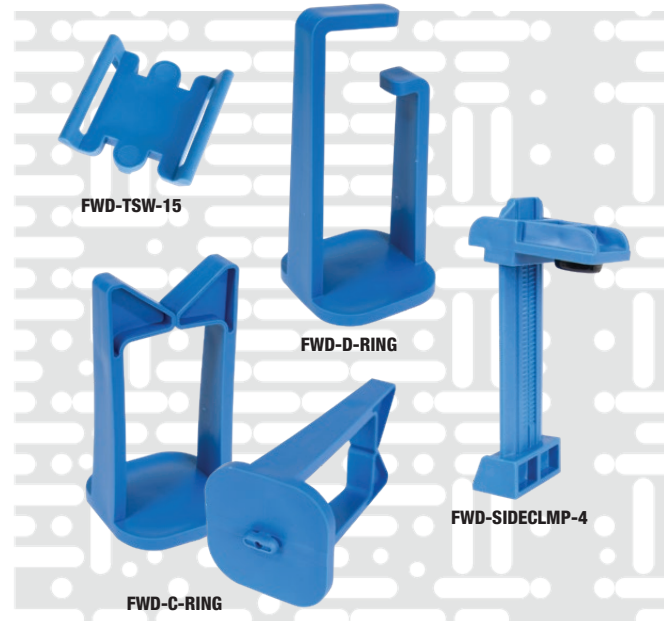

# Forward Family

small device mounting  
& cable management

Pop and twist to install your cable management accessories and small device mounting clamps into anywhere the patented universal hole pattern is located without any hardware

## features:

- Pop, twist, push, done. Secure your small, non-rackmount devices to any place the patented universal hole pattern is found. Simply pop the clamp into slot, twist to lock it in place and push the clamp down.
- Limitless cable routing. The new Forward cable management products give you the flexibility you need to get your cables from Point A to Point B with C Rings, D Rings and Tie saddles.
- The bold blue finish not only looks cool, but it also helps you identify where your cable management accessories and small device mounting clamps are located in a fully loaded enclosure for any future adds, moves or changes
- Made from durable nylon, these products will hold up to your cable intensive systems and small device mounting needs.

## specifications:

Forward Family small device mounting shall be Middle Atlantic Products model # FWD-SIDECLMP-4 and include 4 pieces. Forward Family small device mounting shall be made from blue nylon, mount to .22" x .48" obrounds, mount in a tool-free manner, and have a clamping range of .5" to 2.05". Forward Family small device mounting shall be RoHS 3 compliant. Forward Family small device mounting shall be manufactured by an ISO 9001 and ISO 14001 registered company. Forward Family small device mounting shall be warranted to be free from defects in material or workmanship under normal use and conditions for the lifetime of the product.