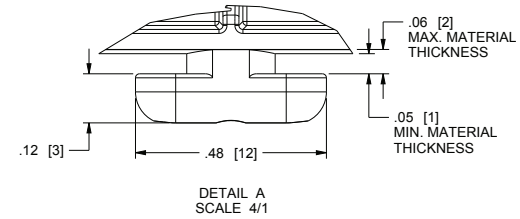

# Forward Family

small device mounting & cable management basic dimensions

- NOTE(S):  
 1. ALL DIMENSIONS SHOWN IN FORMAT:  
 INCHES [MILLIMETERS]  
 2. FWD-SIDECLMP-4 SHOWN  
 3. SOLD IN PACKS OF FOUR

TOP VIEW

FRONT VIEW

SIDE VIEW

BACK VIEW

BOTTOM VIEW

ALL SMALL DEVICE MOUNTING AND CABLE MANAGEMENT SOLUTIONS FIT IN 0.22 [6] X 0.48 [12] (MIN) OBOUNDR

SCALE 1/2

DETAIL A  
SCALE 4/1