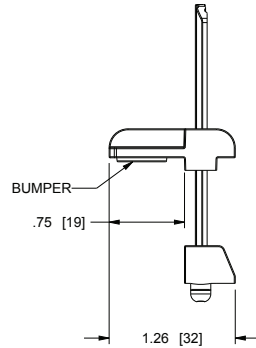

# Forward Family

small device mounting & cable management basic dimensions

- NOTE(S):  
 1. ALL DIMENSIONS SHOWN IN FORMAT:  
 INCHES [MILLIMETERS]  
 2. FWD-SIDECLMP-4 SHOWN  
 3. SOLD IN PACKS OF FOUR

TOP VIEW

FRONT VIEW

SIDE VIEW

BACK VIEW

BOTTOM VIEW

ALL SMALL DEVICE MOUNTING AND CABLE MANAGEMENT SOLUTIONS FIT IN 0.22 [6] X 0.48 [12] (MIN) OBOUNDR

SCALE 1/2

DETAIL A  
SCALE 4/1

# Forward Family

small device mounting & cable management basic dimensions

- NOTE(S):  
 1. ALL DIMENSIONS SHOWN IN FORMAT:  
 INCHES [MILLIMETERS]  
 2. ALL SMALL DEVICE MOUNTING AND  
 CABLE MANAGEMENT SOLUTIONS FIT IN  
 0.22 [6] X 0.48 [12] (MIN) OBOURND  
 3. SOLD INDIVIDUALLY