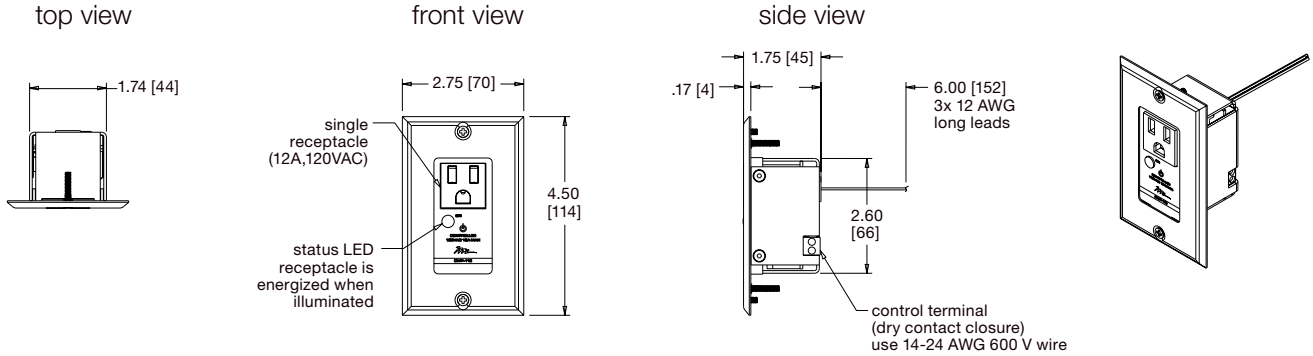

CWP-115

CWP-120-PCN

specifications:

Controlled wall plate shall be Middle Atlantic Products model # CWP-____ (115, 120-PCON). Overall dimensions shall be 1.74" W x ___D (1.75", 1.55", refer to drawing) x 2.6" H. CWP Series shall mount into a standard single gang box, and include a decorator-style wall plate. CWP Series shall have a single 12 amp rated NEMA 5-15R outlet or 16 Amp rated PowerCON® outlet (refer to drawing). CWP Series shall have a Status LED to indicate when receptacle is energized. CWP series shall have 3qty 12 AWG 6" length leads. CWP Series shall have dry contact closure terminal. CWP Series shall be ETL Listed in the US and Canada. CWP Series shall have a black finish. CWP Series shall be warrantied to be free from defects in materials and workmanship under normal use and conditions for a period of 3 years.

middleatlantic.com | middleatlantic.ca

96-01230 / rev - / 10-20-16

CWP Series

basic dimensions

all dimensions in inches unless otherwise noted [all dimensions in brackets are in millimeters]

CWP-115

CWP-120-PCON