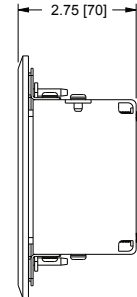

MODEL # W/ POWER	MODEL # W/O POWER	DIM. WITHOUT TRIM RING		DIM. WITH TRIM RING		CONDUIT SIZE	OPTIONAL GROMMET SIZE
		A	B	C	D		
PRX-WB-9X14	PRX-WB-9X14-NP	9.25 [235]	14.25 [362]	9.88 [251]	14.88 [378]	1 1/4" [32]	1 3/4" [44]
PRX-WB-14X14	PRX-WB-14X14-NP	14.25 [362]	14.25 [362]	14.88 [378]	14.88 [378]	1 1/4" [32]	1 3/4" [44]
PRX-WB-22X14	PRX-WB-22X14-NP	22.25 [565]	14.25 [362]	22.88 [581]	14.88 [378]	1/2" [13], 1" [25], 1 1/4" [32]	7/8" [22], 1 3/8" [35], 1 3/4" [44]

LEVER LOCK
SPACING DIMENSIONS
FOR PRX-WB-14X14, PRX-WB-9X14
AND PRX-WB-22X14

what great systems are built on.™

A brand of  Legrand

Middle Atlantic Products

middleanatlantic.com | middleanatlantic.ca

Proximity Series In-Wall Box

basic dimensions

NOTES:
ALL DIMENSIONS GIVEN IN INCHES [MM]

LEVER LOCK

PRX-WB-CVR-14X14 SHOWN

TECHNICAL INFORMATION

AMPS: 15A
MATERIAL: METAL BOX
VOLTS (AC): 125V
WIRE GAUGE: 12-14- AWG
RECEPTACLE TYPE: NEMA 5-15R
NUMBER OF RECEPTACLES: 2
COLOR: WHITE

MOUNTS TO THE BOTTOM OF PRX-WB

AC POWER KIT

NOTE:
INCLUDED IN:
PRX-WB-9X14
PRX-WB-14X14
PRX-WB-22X14

	LEVER LOCK INCLUDED	COVER OPTIONAL	AC POWER KIT
PRX-WB-9X14	1	PRX-WB-CVR-9X14	1
PRX-WB-9X14-NP	1	PRX-WB-CVR-9X14	N/A
PRX-WB-14X14	2	PRX-WB-CVR-14X14	1
PRX-WB-14X14-NP	2	PRX-WB-CVR-14X14	N/A
PRX-WB-22X14	3	PRX-WB-CVR-22X14	1
PRX-WB-22X14-NP	3	PRX-WB-CVR-22X14	N/A