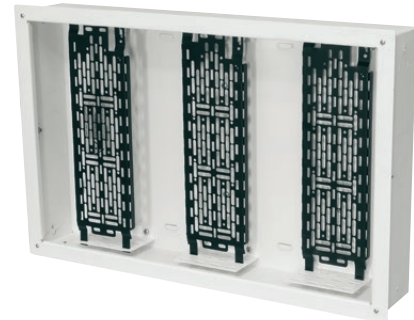

Proximity Series

in-wall box

bring technology from the rack to the display with flexible and efficient storage of devices, cables and power for complete, reliable AV systems.

features:

- Available in three sizes to fit the needs of the system: 22" x 14", 14"x14" and 14"x9"
- Trim ring included to hide dry wall cut and provide an aesthetic finish
- Built for small device mounting flexibility with patented Lever Lock™ technology built-in
- Knockouts included for high voltage power and wire management
- Ready for components – includes the box, Lever Lock™ plates, J-Box with duplex receptacle and trim ring
- UL Listed to UL 2416 and CSA C22.2 No 60950-1

Customizable specification clips available at middleatlantic.com

options:

- Proximity Series Mounting Plate for small component accessory mounting shall be 9"H x 12"W, include a bracket to mount to the VESA monitor mounting pattern, and be model # PRX-MP-9X12
- Sliding Proximity Series mounting plate for small component mounting shall be 15"H x 10", shall mount directly to wall or to VDM series ceiling or wall mount mounting bar, and be model # PRX-SMP-15X10.
- Optional vented cover shall be PRX-WB-CVR-_X14 (refer to chart)