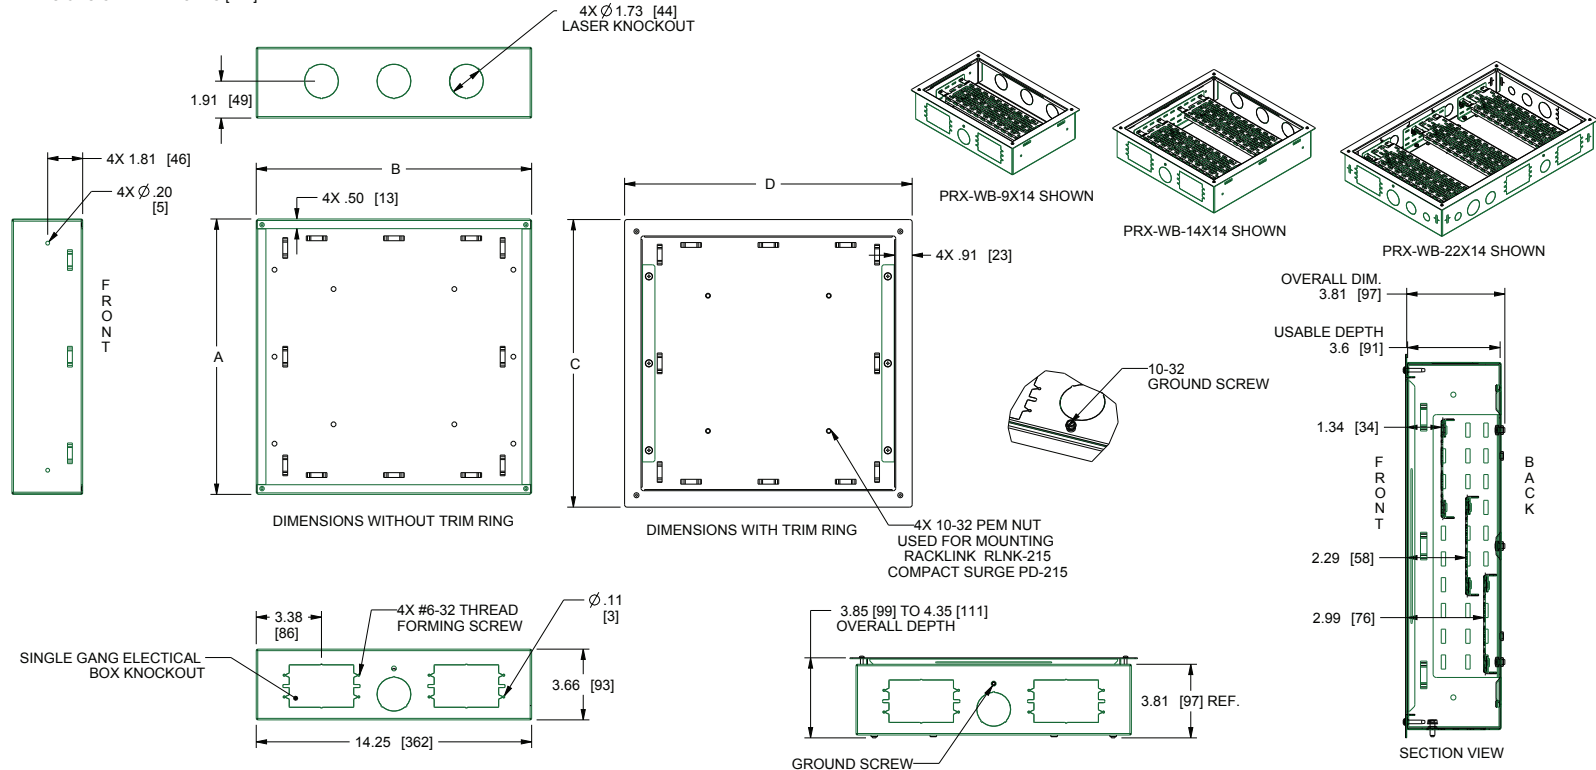

Customizable specification clips available at middleatlantic.com

options:

- Proximity Series Mounting Plate for small component accessory mounting shall be 9"H x 12"W, include a bracket to mount to the VESA monitor mounting pattern, and be model # PRX-MP-9X12
- Sliding Proximity Series mounting plate for small component mounting shall be 15"H x 10", shall mount directly to wall or to VDM series ceiling or wall mount mounting bar, and be model # PRX-SMP-15X10.
- Optional vented cover shall be PRX-WB-CVR-_X14 (refer to chart)

what **great systems** are built on.™

A brand of **legrand**

Middle Atlantic Products
middleatlantic.com | middleatlantic.ca

96-01243 / rev e / 1-11-18

Proximity Series In-Wall Box

basic dimensions

NOTES:
ALL DIMENSIONS GIVEN IN INCHES [MM]

LEVER LOCK
SPACING DIMENSIONS
FOR PRX-WB-14X14, PRX-WB-9X14
AND PRX-WB-22X14

what great systems are built on.™

A brand of  Legrand

Middle Atlantic Products

middleanatlantic.com | middleanatlantic.ca

Proximity Series In-Wall Box

basic dimensions

NOTES:
ALL DIMENSIONS GIVEN IN INCHES [MM]

LEVER LOCK

PRX-WB-CVR-14X14 SHOWN

TECHNICAL INFORMATION

AMPS: 15A
MATERIAL: METAL BOX
VOLTS (AC): 125V
WIRE GAUGE: 12-14- AWG
RECEPTACLE TYPE: NEMA 5-15R
NUMBER OF RECEPTACLES: 2
COLOR: WHITE