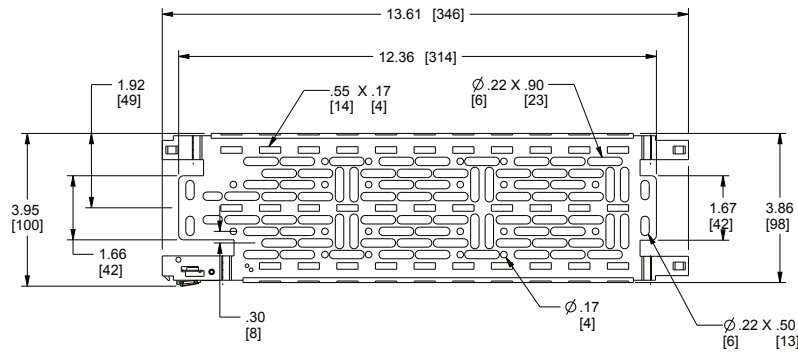

MODEL # W/ POWER	MODEL # W/O POWER	DIM. WITHOUT TRIM RING		DIM. WITH TRIM RING		CONDUIT SIZE	OPTIONAL GROMMET SIZE
		A	B	C	D		
PRX-WB-9X14	PRX-WB-9X14-NP	9.25 [235]	14.25 [362]	9.88 [251]	14.88 [378]	1 1/4" [32]	1 3/4" [44]
PRX-WB-14X14	PRX-WB-14X14-NP	14.25 [362]	14.25 [362]	14.88 [378]	14.88 [378]	1 1/4" [32]	1 3/4" [44]
PRX-WB-22X14	PRX-WB-22X14-NP	22.25 [565]	14.25 [362]	22.88 [581]	14.88 [378]	1/2" [13], 1" [25], 1 1/4" [32]	7/8" [22], 1 3/8" [35], 1 3/4" [44]

LEVER LOCK
SPACING DIMENSIONS
FOR PRX-WB-14X14, PRX-WB-9X14
AND PRX-WB-22X14

what great systems are built on.™

A brand of  Legrand

Middle Atlantic Products

middleanatlantic.com | middleanatlantic.ca

Proximity Series In-Wall Box

basic dimensions

NOTES:
ALL DIMENSIONS GIVEN IN INCHES [MM]

LEVER LOCK

PRX-WB-CVR-14X14 SHOWN

TECHNICAL INFORMATION

AMPS: 15A
MATERIAL: METAL BOX
VOLTS (AC): 125V
WIRE GAUGE: 12-14- AWG
RECEPTACLE TYPE: NEMA 5-15R
NUMBER OF RECEPTACLES: 2
COLOR: WHITE