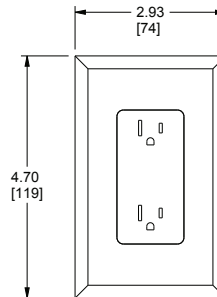

MODEL # W/ POWER	MODEL # W/O POWER	DIM. WITHOUT TRIM RING		DIM. WITH TRIM RING		CONDUIT SIZE	OPTIONAL GROMMET SIZE
		A	B	C	D		
PRX-WB-9X14	PRX-WB-9X14-NP	9.25 [235]	14.25 [362]	9.88 [251]	14.88 [378]	1 1/4" [32]	1 3/4" [44]
PRX-WB-14X14	PRX-WB-14X14-NP	14.25 [362]	14.25 [362]	14.88 [378]	14.88 [378]	1 1/4" [32]	1 3/4" [44]
PRX-WB-22X14	PRX-WB-22X14-NP	22.25 [565]	14.25 [362]	22.88 [581]	14.88 [378]	1/2" [13], 1" [25], 1 1/4" [32]	7/8" [22], 1 3/8" [35], 1 3/4" [44]

LEVER LOCK
SPACING DIMENSIONS
FOR PRX-WB-14X14, PRX-WB-9X14
AND PRX-WB-22X14

what great systems are built on.™

A brand of  Legrand

Middle Atlantic Products

middleanatlantic.com | middleanatlantic.ca

Proximity Series In-Wall Box

basic dimensions

NOTES:
ALL DIMENSIONS GIVEN IN INCHES [MM]

LEVER LOCK

PRX-WB-CVR-14X14 SHOWN

TECHNICAL INFORMATION

AMPS: 15A
MATERIAL: METAL BOX
VOLTS (AC): 125V
WIRE GAUGE: 12-14- AWG
RECEPTACLE TYPE: NEMA 5-15R
NUMBER OF RECEPTACLES: 2
COLOR: WHITE