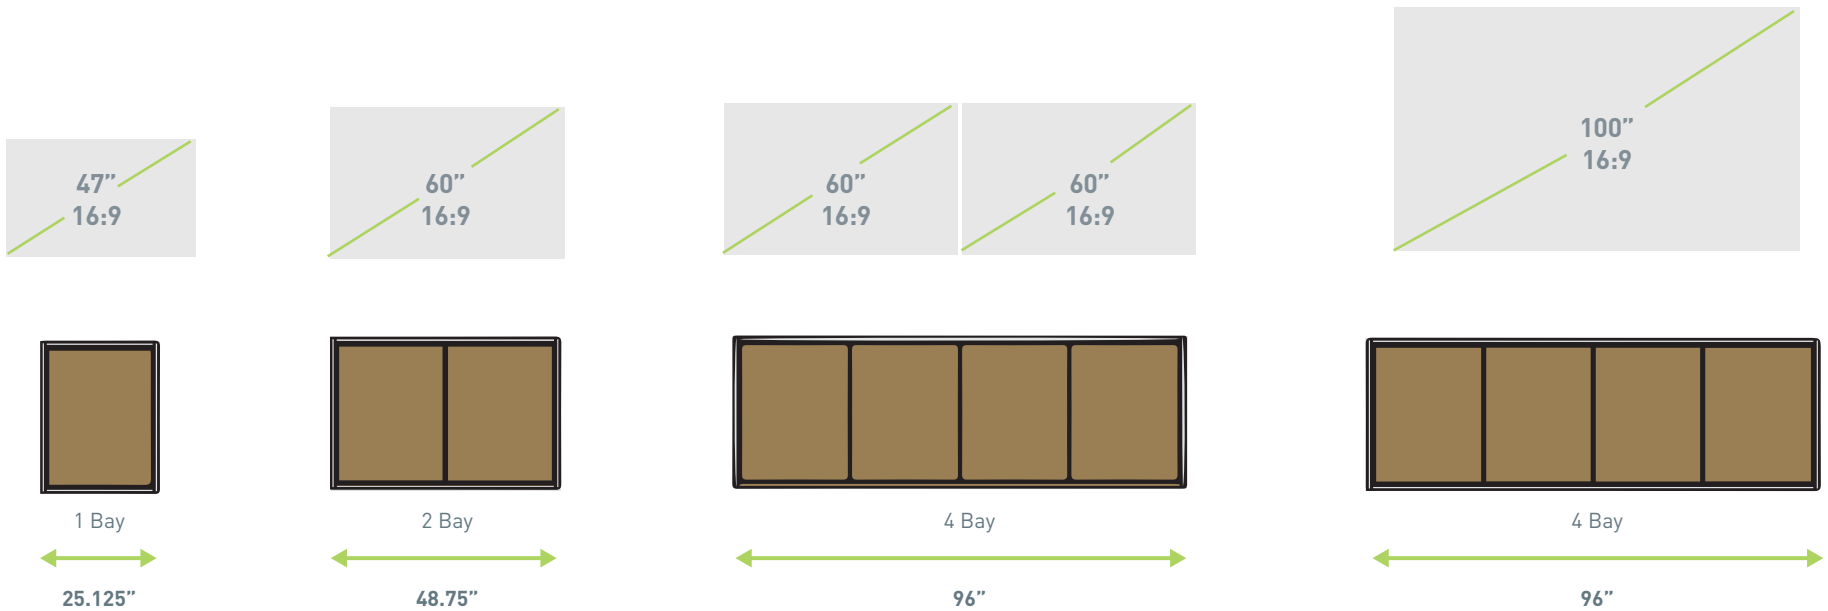

THE C3 DISPLAY REFERENCE SHEET

Middle Atlantic Products reference sheet for display configurations for your C3 Credenza

Disclaimer: Document is to be used as a reference only.
For best results, be sure to measure prior to installation.