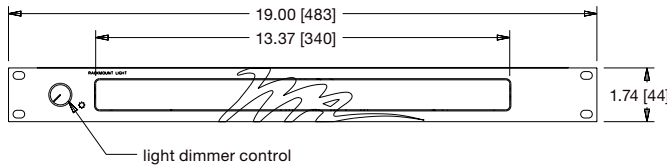

LT-1R

LT-1RA

rear view

specifications:

Rackmount light shall be Middle Atlantic Products model # LT-1RX (X = finish, refer to chart). One rackspace rackmount light shall contain retractable light shelf with LED light bar containing a total of ten white and amber lights for color balance. Rackmount light shall include front mounted dimmer knob (LT-1R only). Hidden dimmer switches to control logo and light brightness on bottom of retractable light shelf (LT-1RA). Light shelf shall extend and light bar shall illuminate automatically when pressed. Rackmount light shall have ball bearing slides for retractable light shelf and shall have a weight capacity of 20 lbs. Rackmount light shall be constructed of 18-gauge steel. Unit shall provide two rear USB style, 5 volt DC output ports for use with optional gooseneck LED light. Rackmount light shall be RoHS EU Directive 2002/95/EC compliant. Rackmount light shall be warranted to be free from defects in material or workmanship under normal use and conditions for a period of 3 years.

A Group brand | **legrand**

MA
Middle Atlantic Products

middleatlantic.com | middleatlantic.ca

96-01050 / rev 2 / 3-20-14

LT-1R Series

basic dimensions

all dimensions in inches unless otherwise noted [all dimensions in brackets are in millimeters]

top view

rear view

LT-1R

LT-1RA

front view

front view

LT-1RA and LT-1R
dimmer for light and logo is located
under drawer, ref instruction sheet I-00171

side view