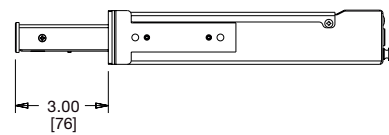

side view

light drawer open

Part #	Finish
LT-1R	flat black powder coat
LT-1RA	black brushed and anodized

what **great systems** are built on.™

A Group brand | **legrand**

Middle Atlantic Products
middleatlantic.com | middleatlantic.ca