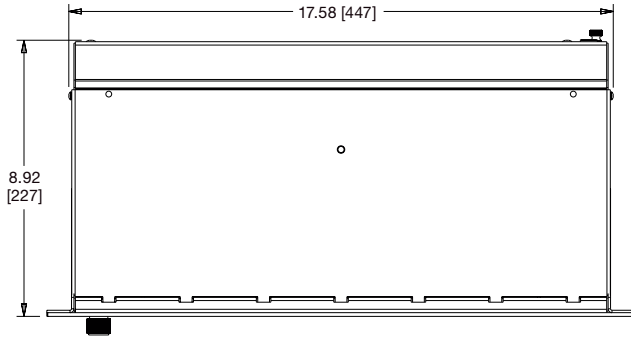

LT-1R

LT-1RA

rear view

specifications:

Rackmount light shall be Middle Atlantic Products model # LT-1RX (X = finish, refer to chart). One rackspace rackmount light shall contain retractable light shelf with LED light bar containing a total of ten white and amber lights for color balance. Rackmount light shall include front mounted dimmer knob (LT-1R only). Hidden dimmer switches to control logo and light brightness on bottom of retractable light shelf (LT-1RA). Light shelf shall extend and light bar shall illuminate automatically when pressed. Rackmount light shall have ball bearing slides for retractable light shelf and shall have a weight capacity of 20 lbs. Rackmount light shall be constructed of 18-gauge steel. Unit shall provide two rear USB style, 5 volt DC output ports for use with optional gooseneck LED light. Rackmount light shall be RoHS EU Directive 2002/95/EC compliant. Rackmount light shall be warranted to be free from defects in material or workmanship under normal use and conditions for a period of 3 years.

A Group brand | **legrand**

MA
Middle Atlantic Products

middleatlantic.com | middleatlantic.ca

96-01050 / rev 2 / 3-20-14

LT-1R Series

basic dimensions

all dimensions in inches unless otherwise noted [all dimensions in brackets are in millimeters]

top view

rear view

LT-1R

LT-1RA

front view

front view

LT-1RA and LT-1R
dimmer for light and logo is located
under drawer, ref instruction sheet I-00171

side view