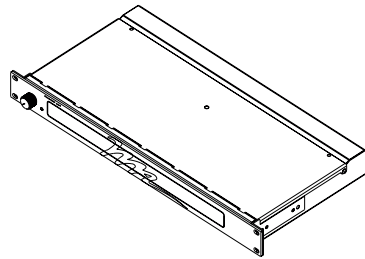

LT-1R

LT-1RA

rear view

specifications:

Rackmount light shall be Middle Atlantic Products model # LT-1RX (X = finish, refer to chart). One rackspace rackmount light shall contain retractable light shelf with LED light bar containing a total of ten white and amber lights for color balance. Rackmount light shall include front mounted dimmer knob (LT-1R only). Hidden dimmer switches to control logo and light brightness on bottom of retractable light shelf (LT-1RA). Light shelf shall extend and light bar shall illuminate automatically when pressed. Rackmount light shall have ball bearing slides for retractable light shelf and shall have a weight capacity of 20 lbs. Rackmount light shall be constructed of 18-gauge steel. Unit shall provide two rear USB style, 5 volt DC output ports for use with optional gooseneck LED light. Rackmount light shall be RoHS EU Directive 2002/95/EC compliant. Rackmount light shall be warranted to be free from defects in material or workmanship under normal use and conditions for a period of 3 years.

A Group brand | **legrand**

MA
Middle Atlantic Products

middleatlantic.com | middleatlantic.ca

96-01050 / rev 2 / 3-20-14

LT-1R Series

basic dimensions

all dimensions in inches unless otherwise noted [all dimensions in brackets are in millimeters]

top view

rear view

LT-1R

LT-1RA

front view

front view

LT-1RA and LT-1R
dimmer for light and logo is located
under drawer, ref instruction sheet I-00171

side view