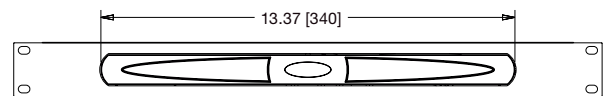

top view

rear view

LT-1R

LT-1RA

front view

front view

LT-1RA and LT-1R
dimmer for light and logo is located
under drawer, ref instruction sheet I-00171

side view