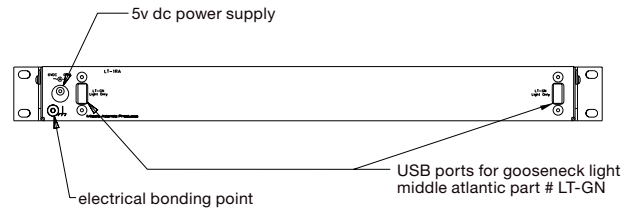

LT-1R Series

basic dimensions

all dimensions in inches unless otherwise noted [all dimensions in brackets are in millimeters]

rear view

LT-1R

LT-1RA and LT-1R
dimmer for light and logo is located
under drawer, ref instruction sheet I-00171

light drawer open

Part #	Finish
LT-1R	flat black powder coat
LT-1RA	black brushed and anodized

what **great systems** are built on.™

A Group brand | **legrand**

Middle Atlantic Products
middleatlantic.com | middleatlantic.ca