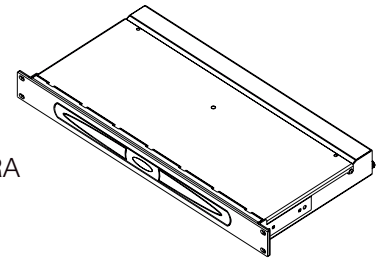

LT-1R

LT-1RA

rear view

specifications:

Rackmount light shall be Middle Atlantic Products model # LT-1RX (X = finish, refer to chart). One rackspace rackmount light shall contain retractable light shelf with LED light bar containing a total of ten white and amber lights for color balance. Rackmount light shall include front mounted dimmer knob (LT-1R only). Hidden dimmer switches to control logo and light brightness on bottom of retractable light shelf (LT-1RA). Light shelf shall extend and light bar shall illuminate automatically when pressed. Rackmount light shall have ball bearing slides for retractable light shelf and shall have a weight capacity of 20 lbs. Rackmount light shall be constructed of 18-gauge steel. Unit shall provide two rear USB style, 5 volt DC output ports for use with optional gooseneck LED light. Rackmount light shall be RoHS EU Directive 2002/95/EC compliant. Rackmount light shall be warranted to be free from defects in material or workmanship under normal use and conditions for a period of 3 years.

A Group brand | **legrand**

MA
Middle Atlantic Products

middleatlantic.com | middleatlantic.ca

96-01050 / rev 2 / 3-20-14

LT-1R Series

basic dimensions

all dimensions in inches unless otherwise noted [all dimensions in brackets are in millimeters]

top view

rear view

LT-1R

LT-1RA

front view

front view

LT-1RA and LT-1R
dimmer for light and logo is located
under drawer, ref instruction sheet I-00171

side view