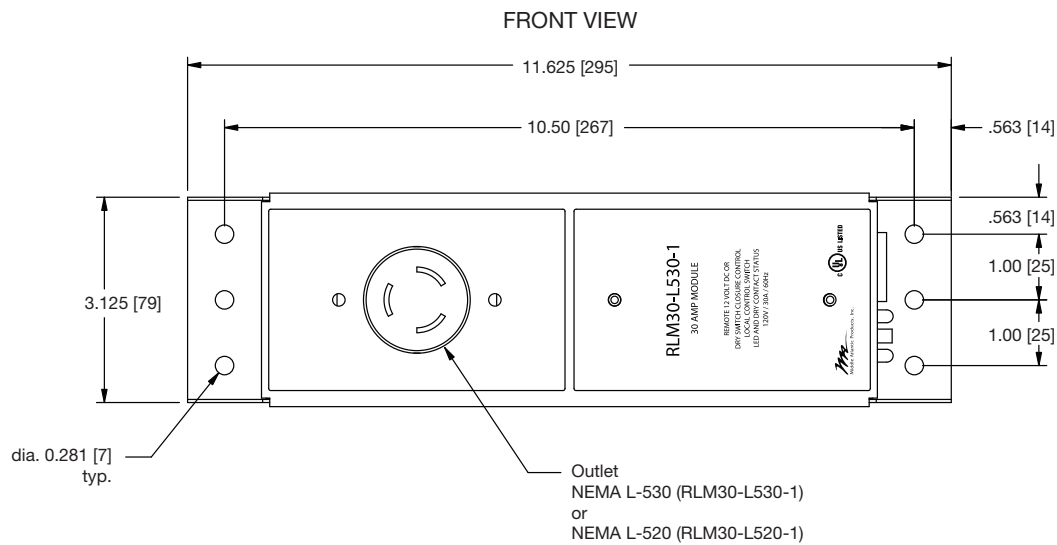

RLM30-L530-1

RLM30-L530-1 (top view)

SPECIFICATIONS:

30 Amp MPR power modules shall be Middle Atlantic Products model # RLM30-L530-1 (accepts 30 Amp twistlock plug) / RLM30-L520-1 (accepts 20 Amp twistlock plug). Modules shall be capable of being controlled locally or remotely by using any controller that sends 12-volt DC or contact closure outputs. 30 amp power modules shall mount in rack or on any surface. Modules shall incorporate "soft" start functionality to prevent high in-rush current, feature integral arc suppression for increased contact life and dual 30 amp relays for intrinsic reliability. 1/2" and 3/4" knockouts shall be located on the sides and bottom for wiring to power source. RLM-L530-1 and RLM-L520-1 shall be RoHS EU Directive 2011/65/EU compliant. 30 Amp power module shall be manufactured by an ISO 9001 registered company. 30 Amp power module shall be ETL Listed to UL standard 1419 in the US and to CAN/CSA C22.2 #1 in Canada. 30 Amp power module shall be warranted to be free from defects in materials and workmanship for a period of 3 years.

A brand of  **legrand**

Middle Atlantic Products
middleatlantic.com | middleatlantic.ca

96-01007 / rev b / 9-6-17

MPR Series 30 Amp Power Modules

BASIC DIMENSIONS

All dimensions in inches unless otherwise noted [All bracketed dimensions are in millimeters]