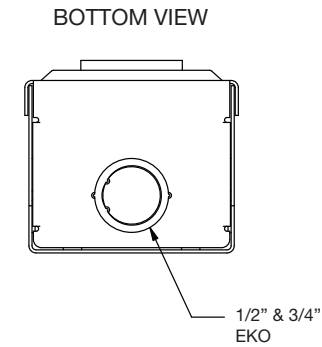

A brand of  **legrand**

Middle Atlantic Products
middleatlantic.com | middleatlantic.ca

96-01007 / rev b / 9-6-17

MPR Series 30 Amp Power Modules

BASIC DIMENSIONS

All dimensions in inches unless otherwise noted [All bracketed dimensions are in millimeters]