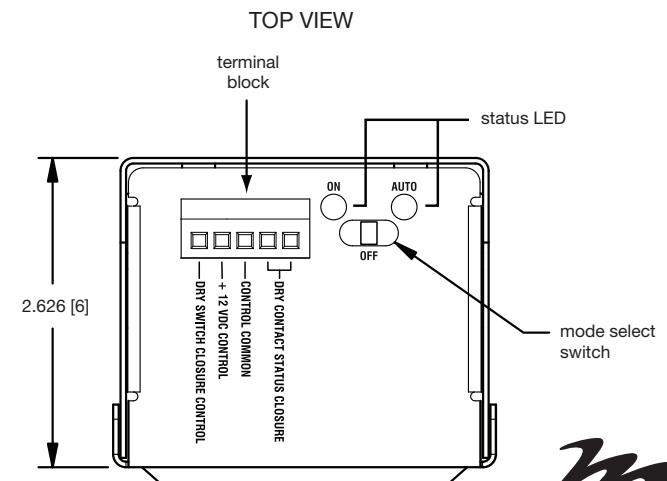

A brand of  **legrand**

Middle Atlantic Products
middleatlantic.com | middleatlantic.ca

96-01007 / rev b / 9-6-17

MPR Series 30 Amp Power Modules

BASIC DIMENSIONS

All dimensions in inches unless otherwise noted [All bracketed dimensions are in millimeters]