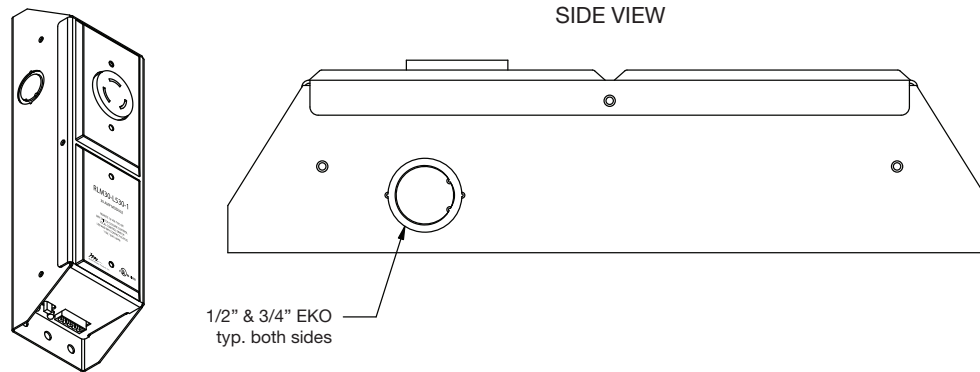

A brand of  **legrand**

Middle Atlantic Products
middleatlantic.com | middleatlantic.ca

96-01007 / rev b / 9-6-17

MPR Series 30 Amp Power Modules

BASIC DIMENSIONS

All dimensions in inches unless otherwise noted [All bracketed dimensions are in millimeters]