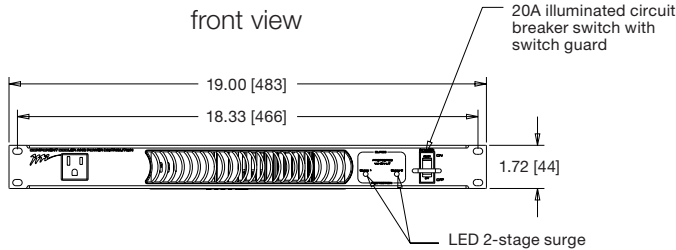

PowerCool™ Series

basic dimensions

all dimensions in inches unless otherwise noted [all dimensions in brackets are in millimeters]

PDCOOL-1020RK
(front face only)

PDCOOL-1115R shown