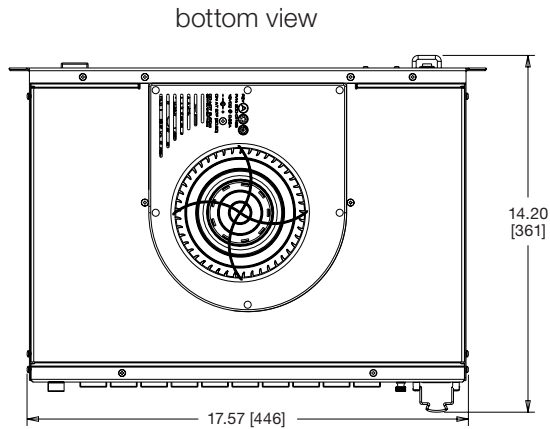

## basic dimensions

all dimensions in inches unless otherwise noted [all dimensions in brackets are in millimeters]

PDCOOL-1020RK  
(front face only)

PDCOOL-1115R shown

side view

rear view  
(orientation of outlets vary)