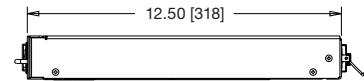

## basic dimensions

all dimensions in inches unless otherwise noted [all dimensions in brackets are in millimeters]

PDCOOL-1020RK  
(front face only)

PDCOOL-1115R shown

side view

rear view  
(orientation of outlets vary)