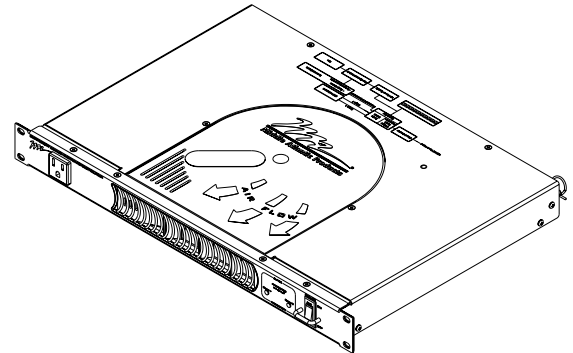

PowerCool™ Series

basic dimensions

all dimensions in inches unless otherwise noted [all dimensions in brackets are in millimeters]

PDCOOL-1115R shown