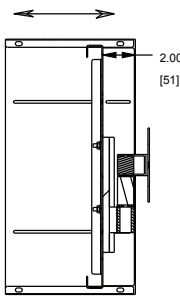

RM-LCD-PNLV

RM-LCD-PNLK

specifications:

EIA Compliant 19" LCD Rackmount shall be Middle Atlantic Products model # RM-LCD-PNLV for flat plate, PNLK for tilt, MT for Telescoping arm). RM-LCD shall accept monitors with a VESA 75 or 100 mounting pattern. RM-LCD shall have a weight capacity of 35 lbs. for MT models and 27 lbs. for PNLV and PNLK models. RM-LCD shall have a durable black powder coat finish. RM-LCD shall be constructed from 16-gauge steel. RM-LCD shall recess from 2" to 9" from the face of the rackrail. RM-LCD-PNLK shall tilt 160°. RM-LCD-MT shall have an arm with a range of 2.5" to 16.5". RM-LCD-(MT, PNLV, PNLK) shall accept monitors of up to 20", with an overall width of no more than 17.38". RM-LCD shall comply with the requirements of RoHS EU Directive 2002/95/EC. RM-LCD shall be manufactured by an ISO 9001 and ISO 14001 registered company. RM-LCD shall be warranted to be free from defects in material and workmanship under normal use and conditions for the lifetime of the product.

96-01120 / rev C / 10-15-18

RM-LCD Series

basic dimensions

RANGE FROM
2"[51] TO 9"[229]

SECTION A-A

SEE DETAIL B

RM-LCD-MT

ARM RANGE
FROM 2.5"[63.5] TO 16.5"[419]