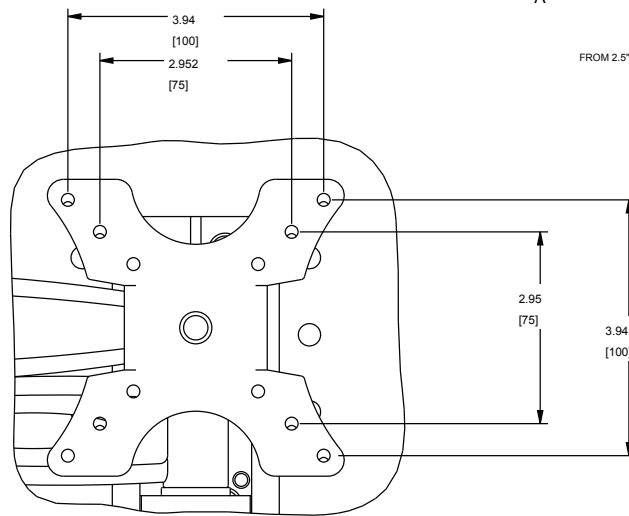

RM-LCD-PNLV

RM-LCD-PNLK

specifications:

EIA Compliant 19" LCD Rackmount shall be Middle Atlantic Products model # RM-LCD-PNLV for flat plate, PNLK for tilt, MT for Telescoping arm). RM-LCD shall accept monitors with a VESA 75 or 100 mounting pattern. RM-LCD shall have a weight capacity of 35 lbs. for MT models and 27 lbs. for PNLV and PNLK models. RM-LCD shall have a durable black powder coat finish. RM-LCD shall be constructed from 16-gauge steel. RM-LCD shall recess from 2" to 9" from the face of the rackrail. RM-LCD-PNLK shall tilt 160°. RM-LCD-MT shall have an arm with a range of 2.5" to 16.5". RM-LCD-(MT, PNLV, PNLK) shall accept monitors of up to 20", with an overall width of no more than 17.38". RM-LCD shall comply with the requirements of RoHS EU Directive 2002/95/EC. RM-LCD shall be manufactured by an ISO 9001 and ISO 14001 registered company. RM-LCD shall be warranted to be free from defects in material and workmanship under normal use and conditions for the lifetime of the product.

96-01120 / rev C / 10-15-18

RM-LCD Series

basic dimensions

RANGE FROM
2"[51] TO 9"[229]

SECTION A-A

SEE DETAIL B

RM-LCD-MT

ARM RANGE
FROM 2.5"[63.5] TO 16.5"[419]

DETAIL B
SCALE 1/2

what **great systems** are built on.™

A brand of **legrand**

MA
Middle Atlantic Products
middleatlantic.com | middleatlantic.ca

RM-LCD Series

basic dimensions

NOTE:
DIMENSION SHOWN INCHS [MM]

DETAIL A
SCALE 3/8

what **great systems** are built on.™

A brand of **legrand**

MA
Middle Atlantic Products
middleatlantic.com | middleatlantic.ca

RM-LCD Series

basic dimensions

RM-LCD-PNLV (REVERSED MOUNTING PAD)