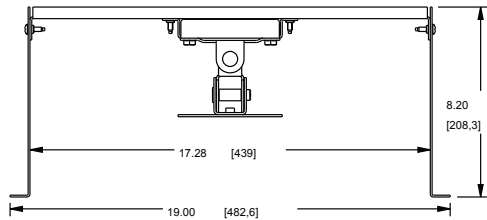

96-01120 / rev C / 10-15-18

RM-LCD Series

basic dimensions

RANGE FROM
2"[51] TO 9"[229]

SECTION A-A

SEE DETAIL B

RM-LCD-MT

ARM RANGE
FROM 2.5"[63.5] TO 16.5"[419]

DETAIL B
SCALE 1/2

what **great systems** are built on.™

A brand of **legrand**

MA
Middle Atlantic Products
middleatlantic.com | middleatlantic.ca

RM-LCD Series

basic dimensions

NOTE:
DIMENSION SHOWN INCHS [MM]

DETAIL A
SCALE 3/8

what **great systems** are built on.™

A brand of **legrand**

MA
Middle Atlantic Products
middleatlantic.com | middleatlantic.ca

RM-LCD Series

basic dimensions

RM-LCD-PNLV (REVERSED MOUNTING PAD)