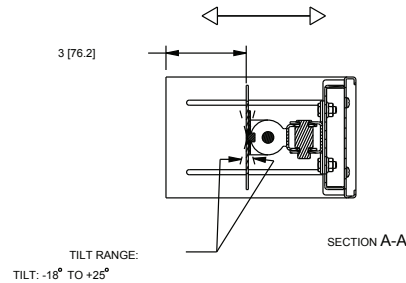

96-01120 / rev C / 10-15-18

RM-LCD Series

basic dimensions

RANGE FROM
2"[51] TO 9"[229]

SECTION A-A

SEE DETAIL B

RM-LCD-MT

ARM RANGE
FROM 2.5"[63.5] TO 16.5"[419]

DETAIL B
SCALE 1/2

what **great systems** are built on.™

A brand of **legrand**

MA
Middle Atlantic Products
middleatlantic.com | middleatlantic.ca

RM-LCD Series

basic dimensions

NOTE:
DIMENSION SHOWN INCHS [MM]