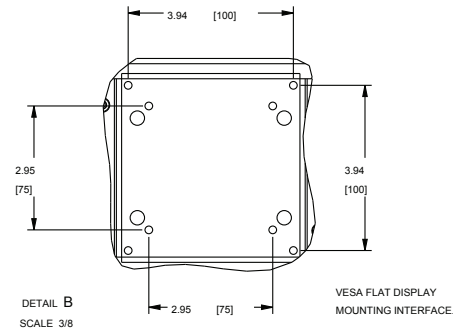

96-01120 / rev C / 10-15-18

RM-LCD Series

basic dimensions

RANGE FROM
2"[51] TO 9"[229]

SECTION A-A

SEE DETAIL B

RM-LCD-MT

ARM RANGE
FROM 2.5"[63.5] TO 16.5"[419]

DETAIL B
SCALE 1/2

what **great systems** are built on.™

A brand of **legrand**

MA
Middle Atlantic Products
middleatlantic.com | middleatlantic.ca

RM-LCD Series

basic dimensions

NOTE:
DIMENSION SHOWN INCHS [MM]

DETAIL A
SCALE 3/8

what **great systems** are built on.™

A brand of **legrand**

MA
Middle Atlantic Products
middleatlantic.com | middleatlantic.ca

RM-LCD Series

basic dimensions

RM-LCD-PNLV (REVERSED MOUNTING PAD)

SECTION A-A

NOTE:
DIMENSION SHOWN INCHS [MM]

what **great systems** are built on.™

A brand of **legrand**

MA
Middle Atlantic Products
middleatlantic.com | middleatlantic.ca