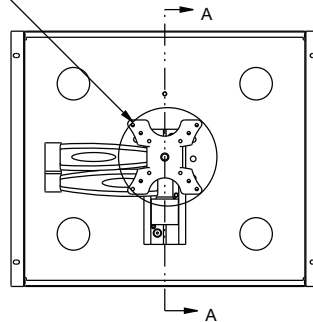

RM-LCD-PNLV

RM-LCD-PNLK

specifications:

EIA Compliant 19" LCD Rackmount shall be Middle Atlantic Products model # RM-LCD-PNLV for flat plate, PNLK for tilt, MT for Telescoping arm). RM-LCD shall accept monitors with a VESA 75 or 100 mounting pattern. RM-LCD shall have a weight capacity of 35 lbs. for MT models and 27 lbs. for PNLV and PNLK models. RM-LCD shall have a durable black powder coat finish. RM-LCD shall be constructed from 16-gauge steel. RM-LCD shall recess from 2" to 9" from the face of the rackrail. RM-LCD-PNLK shall tilt 160°. RM-LCD-MT shall have an arm with a range of 2.5" to 16.5". RM-LCD-(MT, PNLV, PNLK) shall accept monitors of up to 20", with an overall width of no more than 17.38". RM-LCD shall comply with the requirements of RoHS EU Directive 2002/95/EC. RM-LCD shall be manufactured by an ISO 9001 and ISO 14001 registered company. RM-LCD shall be warranted to be free from defects in material and workmanship under normal use and conditions for the lifetime of the product.

96-01120 / rev C / 10-15-18

RM-LCD Series

basic dimensions

RANGE FROM
2"[51] TO 9"[229]

SECTION A-A

SEE DETAIL B

RM-LCD-MT

ARM RANGE
FROM 2.5"[63.5] TO 16.5"[419]

DETAIL B
SCALE 1/2

what **great systems** are built on.™

A brand of **legrand**

MA
Middle Atlantic Products
middleatlantic.com | middleatlantic.ca

RM-LCD Series

basic dimensions

NOTE:
DIMENSION SHOWN INCHS [MM]