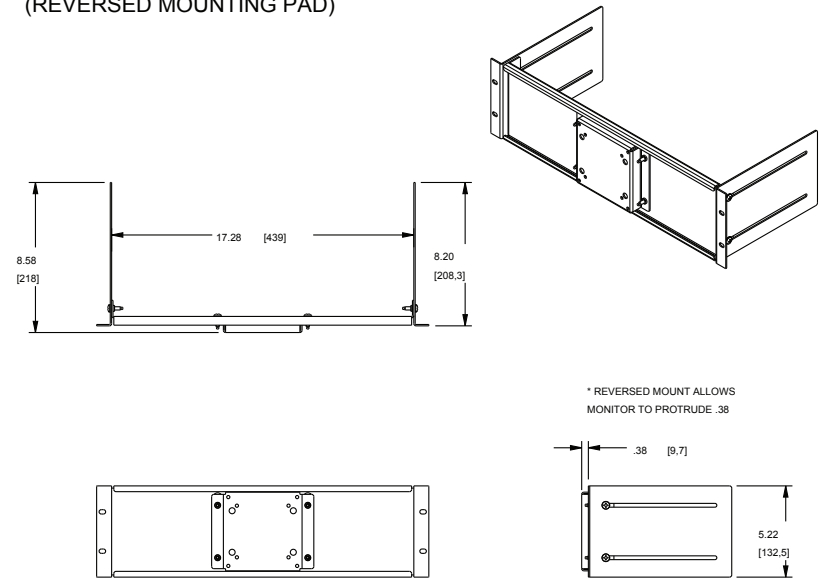

DETAIL A
SCALE 3/8

what **great systems** are built on.™

A brand of **legrand**

MA
Middle Atlantic Products
middleatlantic.com | middleatlantic.ca

RM-LCD Series

basic dimensions

RM-LCD-PNLV (REVERSED MOUNTING PAD)