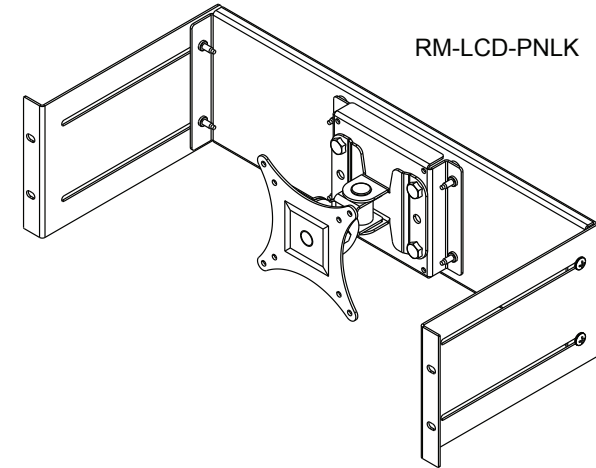

RM-LCD-PNLV

RM-LCD-PNLK

specifications:

EIA Compliant 19" LCD Rackmount shall be Middle Atlantic Products model # RM-LCD-PNLV for flat plate, PNLK for tilt, MT for Telescoping arm). RM-LCD shall accept monitors with a VESA 75 or 100 mounting pattern. RM-LCD shall have a weight capacity of 35 lbs. for MT models and 27 lbs. for PNLV and PNLK models. RM-LCD shall have a durable black powder coat finish. RM-LCD shall be constructed from 16-gauge steel. RM-LCD shall recess from 2" to 9" from the face of the rackrail. RM-LCD-PNLK shall tilt 160°. RM-LCD-MT shall have an arm with a range of 2.5" to 16.5". RM-LCD-(MT, PNLV, PNLK) shall accept monitors of up to 20", with an overall width of no more than 17.38". RM-LCD shall comply with the requirements of RoHS EU Directive 2002/95/EC. RM-LCD shall be manufactured by an ISO 9001 and ISO 14001 registered company. RM-LCD shall be warranted to be free from defects in material and workmanship under normal use and conditions for the lifetime of the product.

96-01120 / rev C / 10-15-18

RM-LCD Series

basic dimensions

RANGE FROM
2"[51] TO 9"[229]

SECTION A-A

SEE DETAIL B

RM-LCD-MT

ARM RANGE
FROM 2.5"[63.5] TO 16.5"[419]

DETAIL B
SCALE 1/2

what **great systems** are built on.™

A brand of **legrand**

MA
Middle Atlantic Products
middleatlantic.com | middleatlantic.ca

RM-LCD Series

basic dimensions

NOTE:
DIMENSION SHOWN INCHS [MM]

DETAIL A
SCALE 3/8

what **great systems** are built on.™

A brand of **legrand**

MA
Middle Atlantic Products
middleatlantic.com | middleatlantic.ca

RM-LCD Series

basic dimensions

RM-LCD-PNLV (REVERSED MOUNTING PAD)