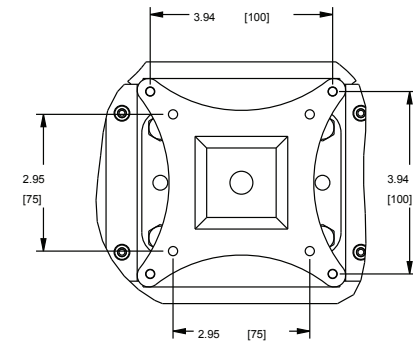

RM-LCD-PNLV

RM-LCD-PNLK

specifications:

EIA Compliant 19" LCD Rackmount shall be Middle Atlantic Products model # RM-LCD-PNLV for flat plate, PNLK for tilt, MT for Telescoping arm). RM-LCD shall accept monitors with a VESA 75 or 100 mounting pattern. RM-LCD shall have a weight capacity of 35 lbs. for MT models and 27 lbs. for PNLV and PNLK models. RM-LCD shall have a durable black powder coat finish. RM-LCD shall be constructed from 16-gauge steel. RM-LCD shall recess from 2" to 9" from the face of the rackrail. RM-LCD-PNLK shall tilt 160°. RM-LCD-MT shall have an arm with a range of 2.5" to 16.5". RM-LCD-(MT, PNLV, PNLK) shall accept monitors of up to 20", with an overall width of no more than 17.38". RM-LCD shall comply with the requirements of RoHS EU Directive 2002/95/EC. RM-LCD shall be manufactured by an ISO 9001 and ISO 14001 registered company. RM-LCD shall be warranted to be free from defects in material and workmanship under normal use and conditions for the lifetime of the product.

96-01120 / rev C / 10-15-18

RM-LCD Series

basic dimensions

RANGE FROM
2"[51] TO 9"[229]

SECTION A-A

SEE DETAIL B

RM-LCD-MT

ARM RANGE
FROM 2.5"[63.5] TO 16.5"[419]

DETAIL B
SCALE 1/2

what **great systems** are built on.™

A brand of **legrand**

MA
Middle Atlantic Products
middleatlantic.com | middleatlantic.ca

RM-LCD Series

basic dimensions

NOTE:
DIMENSION SHOWN INCHS [MM]

DETAIL A
SCALE 3/8

what **great systems** are built on.™

A brand of **legrand**

MA
Middle Atlantic Products
middleatlantic.com | middleatlantic.ca

RM-LCD Series

basic dimensions

RM-LCD-PNLV (REVERSED MOUNTING PAD)