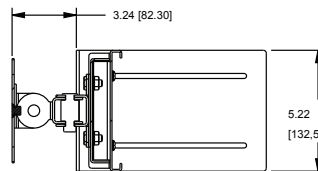

96-01120 / rev C / 10-15-18

RM-LCD Series

basic dimensions

RANGE FROM
2"[51] TO 9"[229]

SECTION A-A

SEE DETAIL B

RM-LCD-MT

ARM RANGE
FROM 2.5"[63.5] TO 16.5"[419]

DETAIL B
SCALE 1/2

what **great systems** are built on.™

A brand of **legrand**

MA
Middle Atlantic Products
middleatlantic.com | middleatlantic.ca

RM-LCD Series

basic dimensions

NOTE:
DIMENSION SHOWN INCHS [MM]