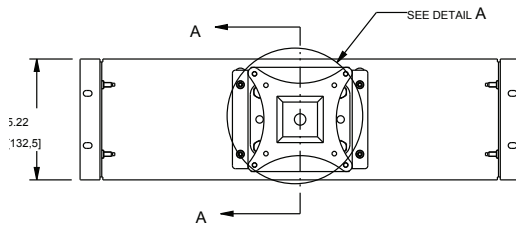

96-01120 / rev C / 10-15-18

RM-LCD Series

basic dimensions

RANGE FROM
2"[51] TO 9"[229]

SECTION A-A

SEE DETAIL B

RM-LCD-MT

ARM RANGE
FROM 2.5"[63.5] TO 16.5"[419]

DETAIL B
SCALE 1/2

what **great systems** are built on.™

A brand of **legrand**

MA
Middle Atlantic Products
middleatlantic.com | middleatlantic.ca

RM-LCD Series

basic dimensions

NOTE:
DIMENSION SHOWN INCHS [MM]