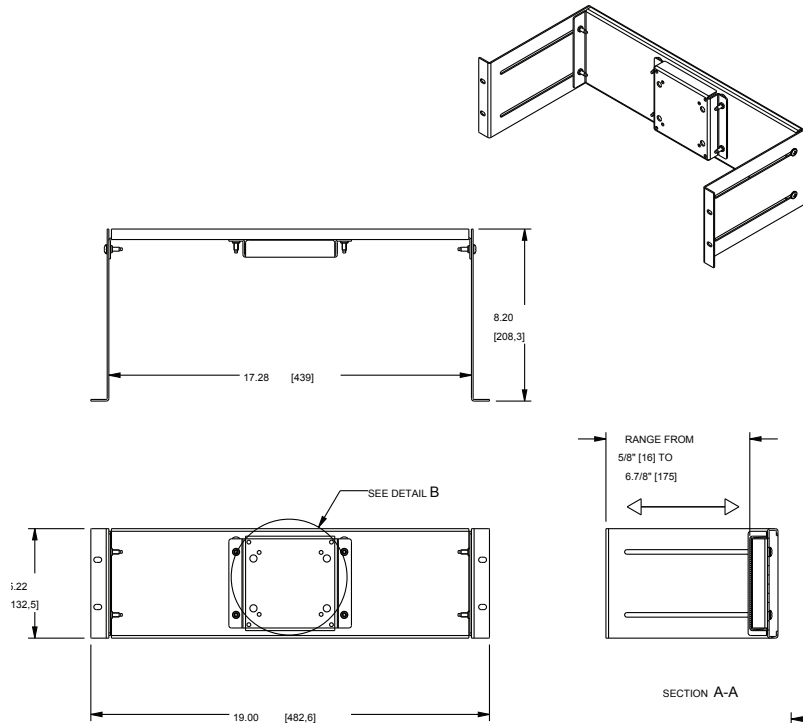

96-01120 / rev C / 10-15-18

RM-LCD Series

basic dimensions

RANGE FROM
2"[51] TO 9"[229]

SECTION A-A

SEE DETAIL B

RM-LCD-MT

ARM RANGE
FROM 2.5"[63.5] TO 16.5"[419]

DETAIL B
SCALE 1/2

what **great systems** are built on.™

A brand of **legrand**

MA
Middle Atlantic Products
middleatlantic.com | middleatlantic.ca

RM-LCD Series

basic dimensions

NOTE:
DIMENSION SHOWN INCHS [MM]

DETAIL A
SCALE 3/8

what **great systems** are built on.™

A brand of **legrand**

MA
Middle Atlantic Products
middleatlantic.com | middleatlantic.ca

RM-LCD Series

basic dimensions

RM-LCD-PNLV (REVERSED MOUNTING PAD)

SECTION A-A

NOTE:
DIMENSION SHOWN INCHS [MM]

what **great systems** are built on.™

A brand of **legrand**

MA
Middle Atlantic Products
middleatlantic.com | middleatlantic.ca