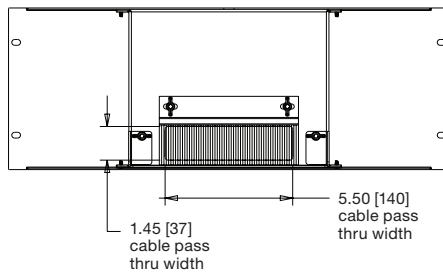

Bottom Depth	Useable Depth
8.00 [203]	7.6 [193]
11.5 [292]	11.1 [282]

what great systems are built on.™

A brand of **legrand**

Middle Atlantic Products

middleatlantic.com | middleatlantic.ca

RSH Series

2-12 RU basic dimensions

all dimensions in inches unless otherwise noted [all dimensions in brackets are in millimeters]

Rackspaces	A Height	B Maximum Equipment Height	C Minimum Equipment Height	Weight Capacity
2 space	3.50 [89]	2.85 [72]	1.41 [26]	250 lbs.
3 space	5.25 [133]	4.60 [117]	2.79 [71]	250 lbs.
4 space	7.00 [178]	6.35 [161]	4.54 [115]	250 lbs.
5 space	8.75 [222]	8.10 [206]	6.29 [160]	250 lbs.
6 space	10.50 [267]	9.85 [250]	8.04 [204]	250 lbs.
7 space	12.25 [311]	11.60 [295]	9.79 [249]	250 lbs.
8 space	14.00 [356]	13.35 [339]	11.54 [293]	250 lbs.
9 space	15.75 [400]	15.10 [384]	13.29 [338]	250 lbs.
10 space	17.50 [445]	16.85 [428]	15.04 [382]	250 lbs.
11 space	19.25 [489]	18.60 [472]	16.79 [427]	250 lbs.
12 space	21.00 [533]	20.35 [517]	18.54 [471]	250 lbs.

RSH Series

iPod® basic dimensions

all dimensions in inches unless otherwise noted [all dimensions in brackets are in millimeters]

what **great systems** are built on.™

A brand of **legrand**

Middle Atlantic Products