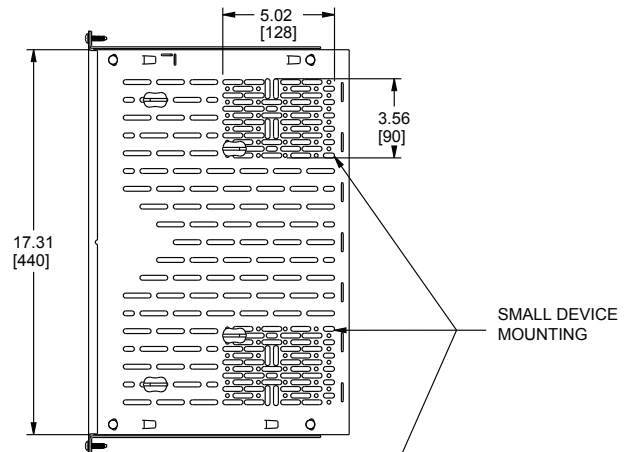

specifications:

EIA compliant 19" custom rackmount shall be Middle Atlantic Products model # RSH4(A,S) custom fit to accommodate the component installed in RSH (A- black brushed and anodized, S- textured black powder coat). RSH series custom rackshelf shall be constructed of the following materials: vented bottoms and side panels (ears) shall be steel with a durable flat black powder coat finish, faceplate shall be aluminum. RSH Series custom rackshelf shall have a weight capacity of __lbs. (refer to chart). Custom rackshelf shall be UL Listed in the US and Canada. Clamp kit for RSH series custom rackshelf shall be Middle Atlantic Products part # -C. Clamp kit shall be constructed of steel and finished in a durable black powder coat. Custom rackshelf shall be RoHS EU Directive 2011/65/ EU compliant. Custom rackshelf shall be manufactured by an ISO 9001 and ISO 14001 registered company. Custom rackshelf shall be warranted to be free from defects in material or workmanship under normal use and conditions for the lifetime of the product.

what **great systems** are built on.™

A brand of **Legrand**

Middle Atlantic Products
middleatlantic.com | middleatlantic.ca

96-034 / rev g / 4-8-19

RSH Series

1 RU basic dimensions

all dimensions in inches unless otherwise noted [all dimensions in brackets are in millimeters]

Bottom Depth	Useable Depth
8.00 [203]	7.6 [193]
11.5 [292]	11.1 [282]

what great systems are built on.™

A brand of **legrand**

Middle Atlantic Products

middleatlantic.com | middleatlantic.ca

RSH Series

2-12 RU basic dimensions