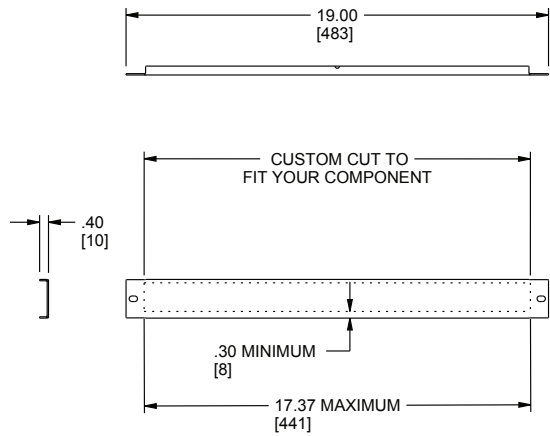

what **great systems** are built on.™

A brand of **Legrand**

Middle Atlantic Products
middleatlantic.com | middleatlantic.ca

96-034 / rev g / 4-8-19

RSH Series

1 RU basic dimensions

all dimensions in inches unless otherwise noted [all dimensions in brackets are in millimeters]

TWO STOPS REQUIRED IN BACK (SHOWN WITH ALL FOUR STOPS PLACEMENT OPTIONAL)

SCALE 3/4

Rackspaces	A Height	B Maximum Equipment Height	Weight Capacity
1 space	1.75 [44]	1.3 [33]	35 lbs.

Part #	Finish
RSH4A	black brushed and anodized
RSH4S	black textured powder coat

Bottom Depth	Useable Depth
8.00 [203]	7.6 [193]
11.5 [292]	11.1 [282]

what great systems are built on.™

A brand of **legrand**

Middle Atlantic Products

middleatlantic.com | middleatlantic.ca

RSH Series

2-12 RU basic dimensions

all dimensions in inches unless otherwise noted [all dimensions in brackets are in millimeters]

Rackspaces	A Height	B Maximum Equipment Height	C Minimum Equipment Height	Weight Capacity
2 space	3.50 [89]	2.85 [72]	1.41 [26]	250 lbs.
3 space	5.25 [133]	4.60 [117]	2.79 [71]	250 lbs.
4 space	7.00 [178]	6.35 [161]	4.54 [115]	250 lbs.
5 space	8.75 [222]	8.10 [206]	6.29 [160]	250 lbs.
6 space	10.50 [267]	9.85 [250]	8.04 [204]	250 lbs.
7 space	12.25 [311]	11.60 [295]	9.79 [249]	250 lbs.
8 space	14.00 [356]	13.35 [339]	11.54 [293]	250 lbs.
9 space	15.75 [400]	15.10 [384]	13.29 [338]	250 lbs.
10 space	17.50 [445]	16.85 [428]	15.04 [382]	250 lbs.
11 space	19.25 [489]	18.60 [472]	16.79 [427]	250 lbs.
12 space	21.00 [533]	20.35 [517]	18.54 [471]	250 lbs.