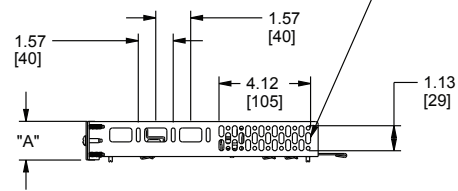

what **great systems** are built on.™

A brand of **Legrand**

Middle Atlantic Products
middleatlantic.com | middleatlantic.ca

96-034 / rev g / 4-8-19

RSH Series

1 RU basic dimensions

all dimensions in inches unless otherwise noted [all dimensions in brackets are in millimeters]

Bottom Depth	Useable Depth
8.00 [203]	7.6 [193]
11.5 [292]	11.1 [282]

what great systems are built on.™

A brand of **legrand**

Middle Atlantic Products

middleatlantic.com | middleatlantic.ca

RSH Series

2-12 RU basic dimensions