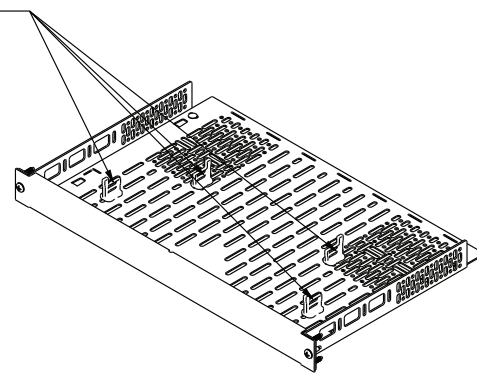

Customizable specification clips available at middleatlantic.com

EIA/TIA COMPLIANT

options:

- Clamp kit for 2 space and greater models to use in mobile applications and installations in seismic zones, part # -C

what **great systems** are built on.™

A brand of **Legrand**

Middle Atlantic Products
middleatlantic.com | middleatlantic.ca

96-034 / rev g / 4-8-19

RSH Series

1 RU basic dimensions

all dimensions in inches unless otherwise noted [all dimensions in brackets are in millimeters]

TWO STOPS REQUIRED IN BACK (SHOWN WITH ALL FOUR STOPS PLACEMENT OPTIONAL)

SCALE 3/4

Rackspaces	A Height	B Maximum Equipment Height	Weight Capacity
1 space	1.75 [44]	1.3 [33]	35 lbs.

Part #	Finish
RSH4A	black brushed and anodized
RSH4S	black textured powder coat

Bottom Depth	Useable Depth
8.00 [203]	7.6 [193]
11.5 [292]	11.1 [282]

what great systems are built on.™

A brand of **legrand**

Middle Atlantic Products

middleatlantic.com | middleatlantic.ca

RSH Series

2-12 RU basic dimensions