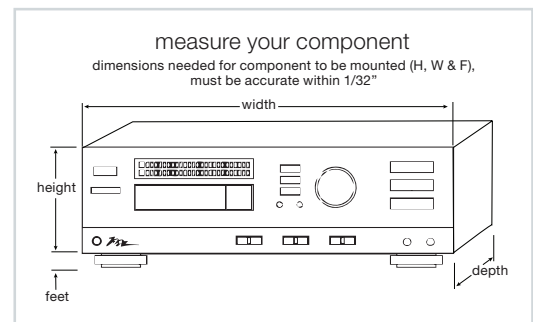

Rackspaces	A Height	B Maximum Equipment Height	C Minimum Equipment Height	Weight Capacity
2 space	3.50 [89]	2.85 [72]	1.41 [26]	250 lbs.
3 space	5.25 [133]	4.60 [117]	2.79 [71]	250 lbs.
4 space	7.00 [178]	6.35 [161]	4.54 [115]	250 lbs.
5 space	8.75 [222]	8.10 [206]	6.29 [160]	250 lbs.
6 space	10.50 [267]	9.85 [250]	8.04 [204]	250 lbs.
7 space	12.25 [311]	11.60 [295]	9.79 [249]	250 lbs.
8 space	14.00 [356]	13.35 [339]	11.54 [293]	250 lbs.
9 space	15.75 [400]	15.10 [384]	13.29 [338]	250 lbs.
10 space	17.50 [445]	16.85 [428]	15.04 [382]	250 lbs.
11 space	19.25 [489]	18.60 [472]	16.79 [427]	250 lbs.
12 space	21.00 [533]	20.35 [517]	18.54 [471]	250 lbs.

Part #	Finish	Bottom Depth	Useable Depth
RSH4A	black brushed and anodized	11.50 [292]	11.1 [282]
RSH4S	black textured powder coat	14.00 [356]	13.6 [345]
-C	clamp kit for all above	15.50 [394]	15.1 [384]
AFACE	black anodized face plate only	17.50 [445]	17.1 [434]
SFACE	black textured face plate only	20.50 [521]	20.1 [511]