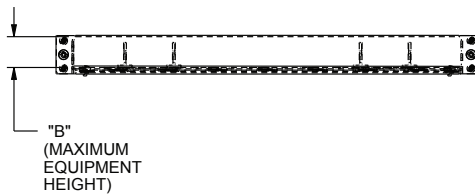

what **great systems** are built on.™

A brand of **Legrand**

Middle Atlantic Products
middleatlantic.com | middleatlantic.ca

96-034 / rev g / 4-8-19

RSH Series

1 RU basic dimensions

all dimensions in inches unless otherwise noted [all dimensions in brackets are in millimeters]