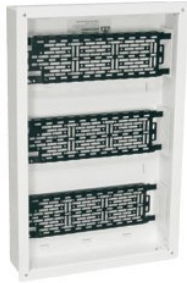

## PROXIMITY SERIES 22" X 14" IN-WALL BOX

PRX-WB-22X14. |

---

- Versatile size for the industry's only in-wall box that can mount within a 24" stud bay as well as a 16" stud bay
- Unmatched small device mounting flexibility built-in, with up to three patented Lever Lock™ plates
- Patented UMS pattern simplifies mounting of small devices
- Four levels of mounting planes to maximize space for storage of gear
- Includes tool-free Lever Lock™ accessories that enable quick installation and efficient servicing of the system
- Add any additional 17"H Lever Lock™ plates for greater mounting capability
- Designed to natively incorporate Middle Atlantic compact power solutions, including the industry's fastest-responding, non-degrading patented Series Protection™ and RackLink™ control
- Certified to UL 2416 for safe, reliable installs
- Adjustable trim ring included that hides dry wall cuts for an aesthetic finish
- Bridge lances offer convenient cable tie down points
- Knockouts in multiple locations on all four sides of the box for easy access to power and cable management where you need it
- Includes J-Box and duplex receptacle
- Compatible Proximity Series In-Wall Box Cover available to restrict visibility and access to equipment

### SPECIFICATIONS

Proximity Series In-Wall Box shall be Middle Atlantic Products model # PRX-WB-22X14. Proximity Series In-Wall Box shall be 22.25"H x 14.25"W x 3.66" D. Proximity Series In-Wall Box shall include a trim ring that provides an overall adjustable depth of 3.7" to 4.2". Proximity Series In-Wall Box shall include 3 3.86" H x 13.61" W Lever Lock plates, and have 3 mounting levels. Proximity Series In-Wall Box shall include one 15 Amp Outlet, with 2 mounting positions on the bottom of the box.