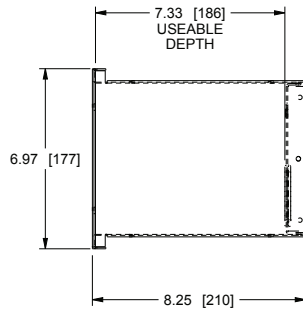

SH-DMP-S

SPECIFICATIONS:

SH-DMP-S, SH-DMP-A

Portable media player rackshelf shall be Middle Atlantic Products model # SH-DMP-__ (refer to chart). Overall dimensions shall be 19" W x 6.97" H x 8.25" D. Useable dimensions shall be 17.38" W x 5.86" H x 7.33" D. Portable media shelf shall be constructed of 16-gauge steel. Rear wall of portable media shelf shall have two (2) 1-1/2" openings with glands to allow for cable pass-through. Portable media player rackshelf shall be finished in a__ finish (refer to chart). Portable media player rackshelf shall be manufactured by an ISO 9001 and ISO 14001 registered company. Portable media player rackshelf shall be warrantied to be free from defects in material or workmanship under normal use and conditions for the lifetime of the product.

96-01096 / rev d / 5-21-20

SH-DMP Series

BASIC DIMENSIONS

NOTE(S):

1. ALL DIMENSIONS SHOWN IN INCHES (MM)
2. THIS PRODUCT COMES IN TWO FINISHES:
 1. SH-DMP-A - BLACK BRUSHED AND ANODIZED
 2. SH-DMP-S - TEXTURED FINISH